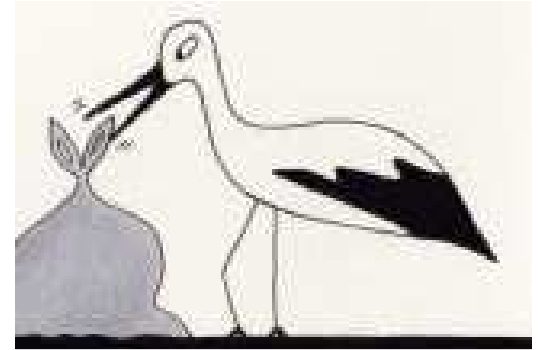

sorcière

dragon

cigogne

Dame Béatrice

géant

loup

SORCIÈRE

DRAGON

CIGOGNE

DAME BÉATRICE

GÉANT

LOUP

sorcière

dragon

cigogne

Dame Béatrice

géant

loup

Empty rounded rectangular box for labeling the witch.

Empty rounded rectangular box for labeling the dragon.

Empty rounded rectangular box for labeling the stork.

Empty rounded rectangular box for labeling the woman.