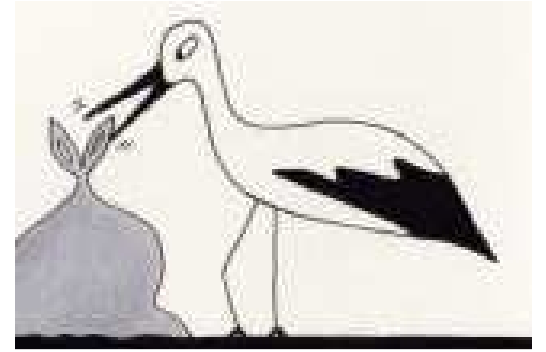

sorcière

dragon

cigogne

Dame Béatrice

géant

loup

SORCIÈRE

DRAGON

CIGOGNE

DAME BÉATRICE

GÉANT

LOUP

sorcière

dragon

cigogne

Dame Béatrice

géant

loup

Empty rounded rectangular box for labeling the witch.

Empty rounded rectangular box for labeling the dragon.

Empty rounded rectangular box for labeling the stork.

Empty rounded rectangular box for labeling the woman.