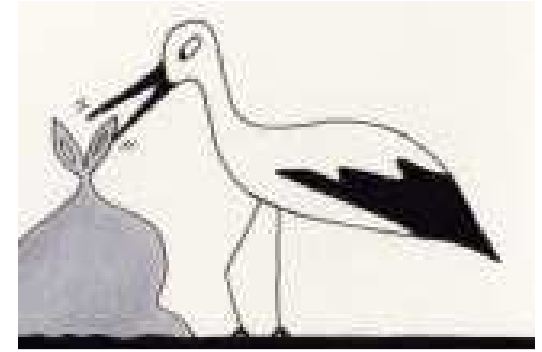

sorcière

dragon

cigogne

Dame Béatrice

géant

loup

SORCIÈRE

DRAGON

CIGOGNE

DAME BÉATRICE

GÉANT

LOUP

sorcière

dragon

cigogne

Dame Béatrice

géant

loup

Empty rounded rectangular box for labeling the witch.

Empty rounded rectangular box for labeling the dragon.

Empty rounded rectangular box for labeling the stork.

Empty rounded rectangular box for labeling the woman.